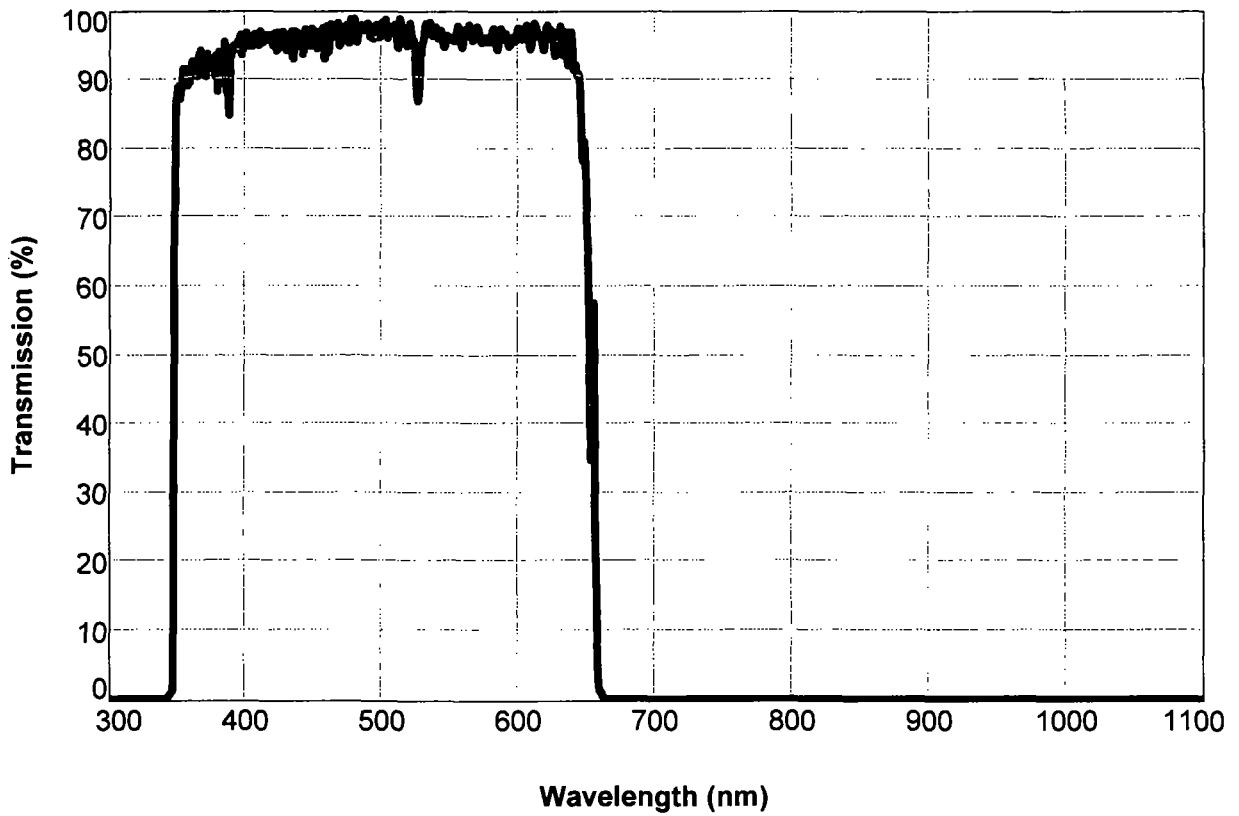

Transmission Scan

Part Number: **FF01-680/SP**

Lot Number: **207013-207016**

Note: measurement taken at normal incidence.