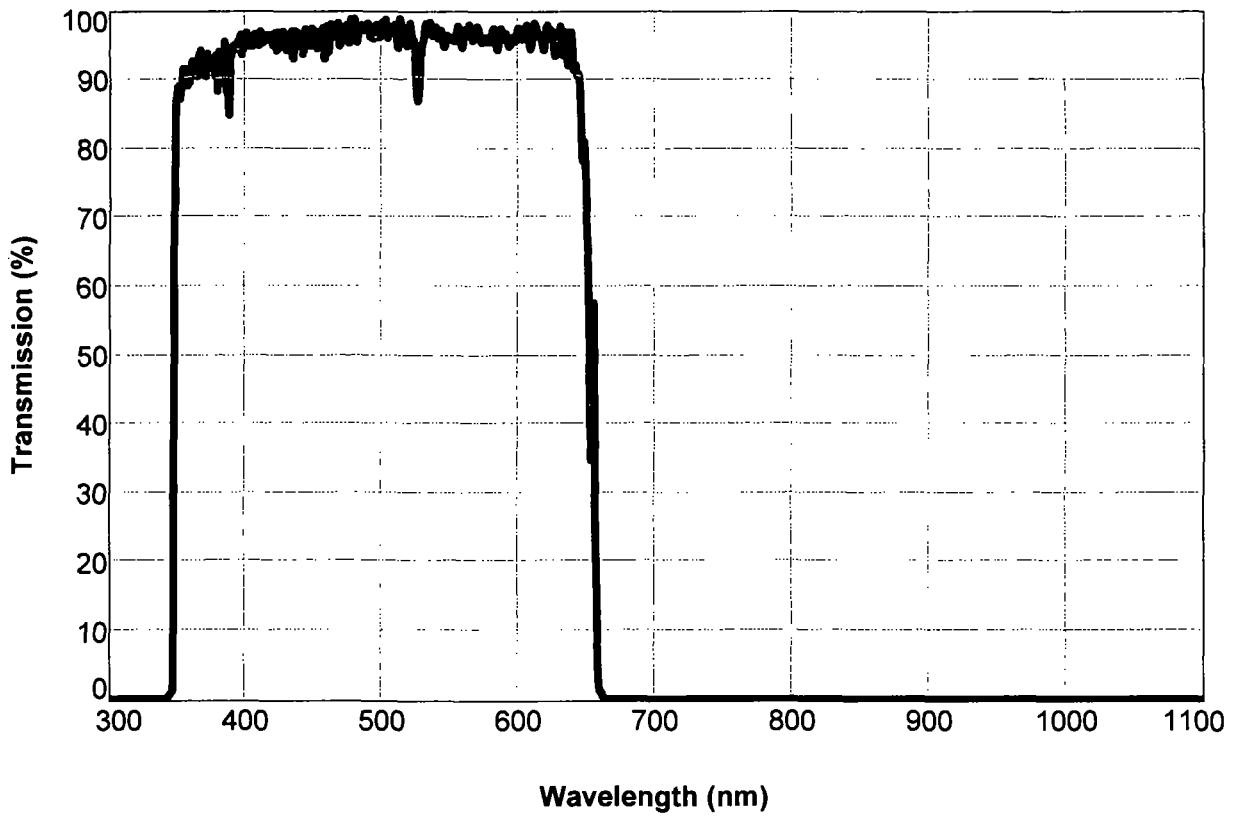

Transmission Scan

Part Number: **FF01-680/SP**

Lot Number: **207013-207016**

Note: measurement taken at normal incidence.