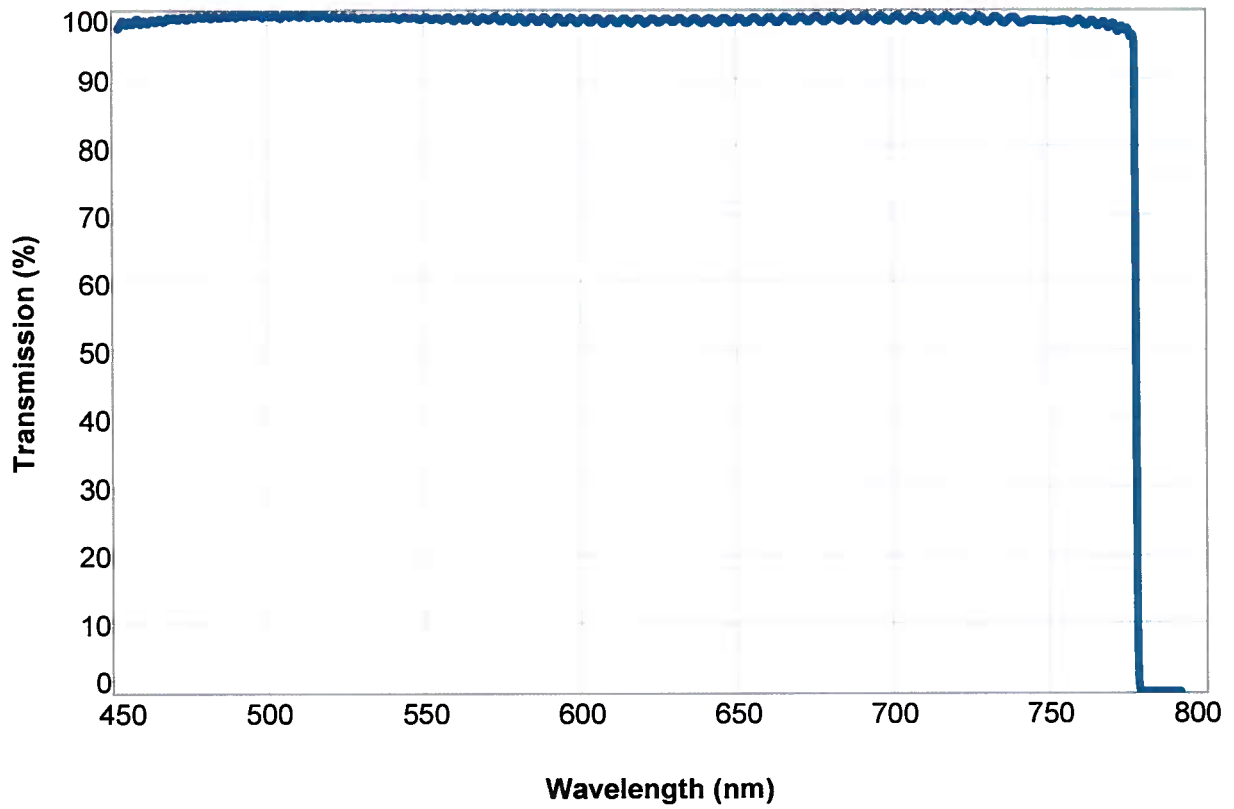

Transmission Scan

Semrock Part Number: **SP01-785RS**

Lot Number: **610144-A10105**

Note: measurement taken at normal incidence.