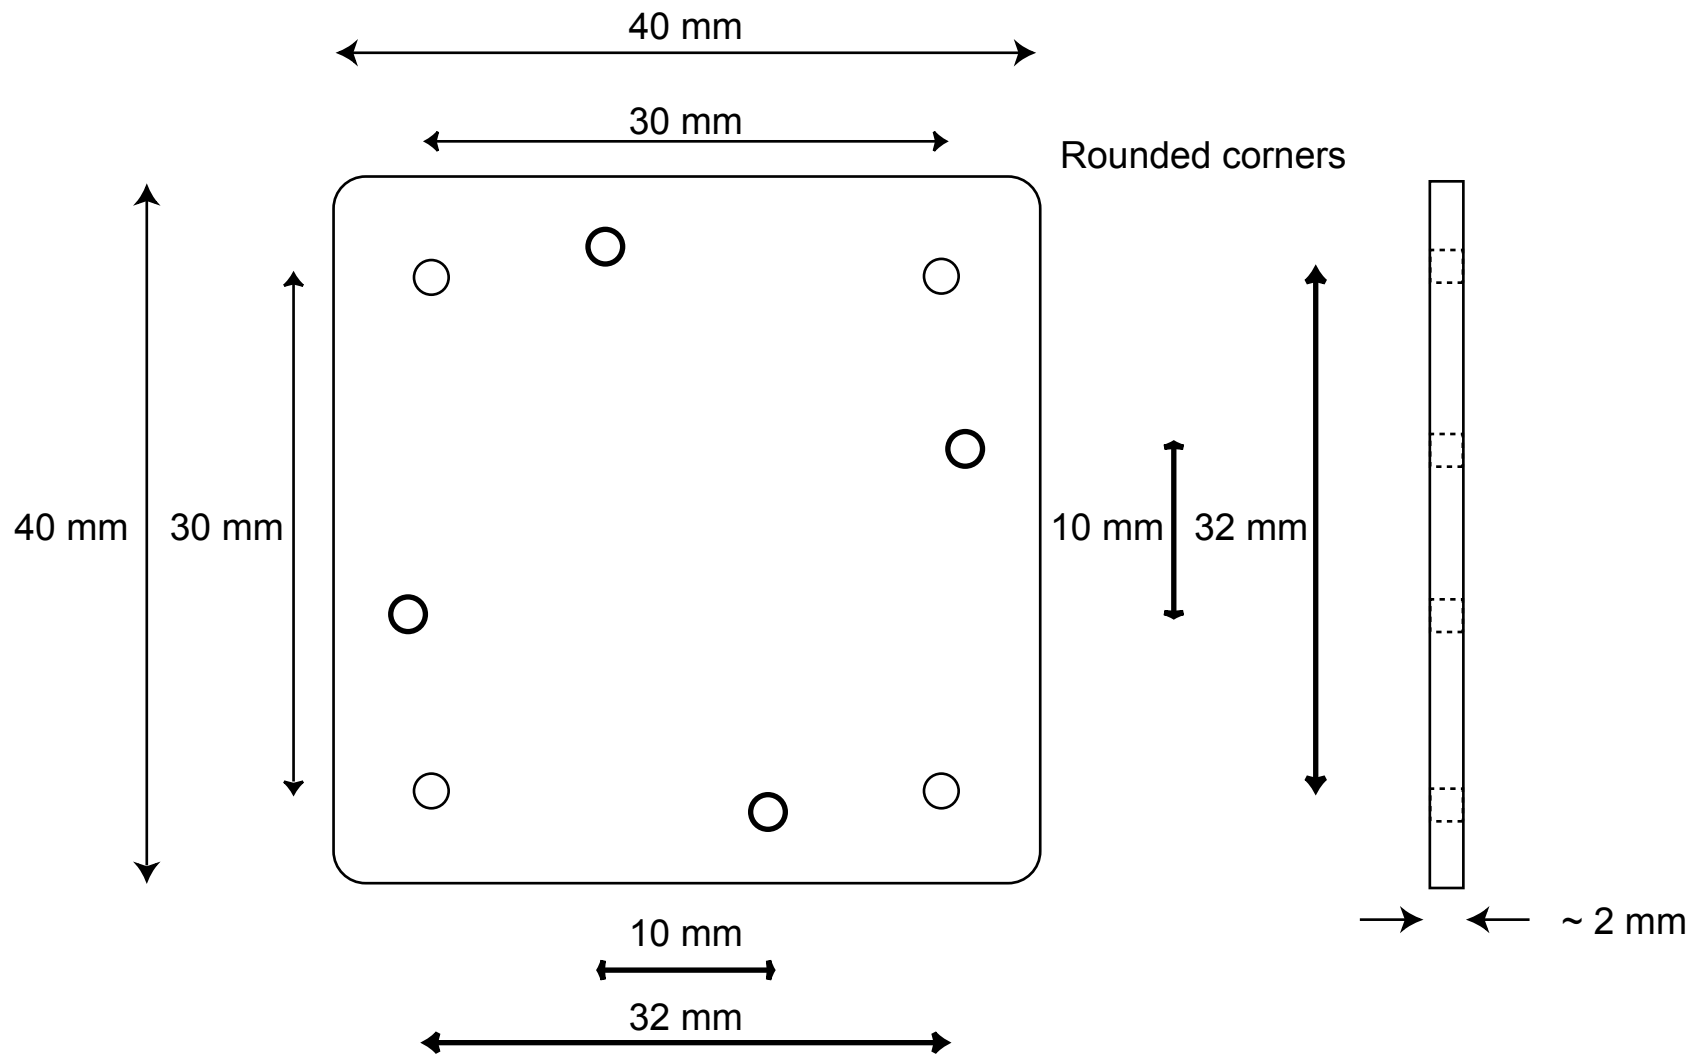

14 Parts
Black Anodize

Drill #39 in 8 places

Material: ~ 50 mil Aluminum