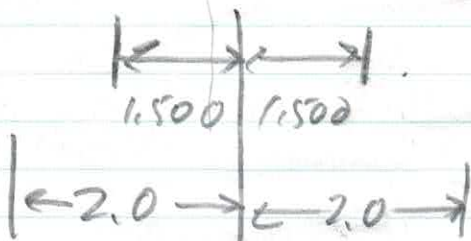

Bean Block - 6 parts

1/8" AL
Black Anodize.

Hard Bk Anodize

1/8" 5052