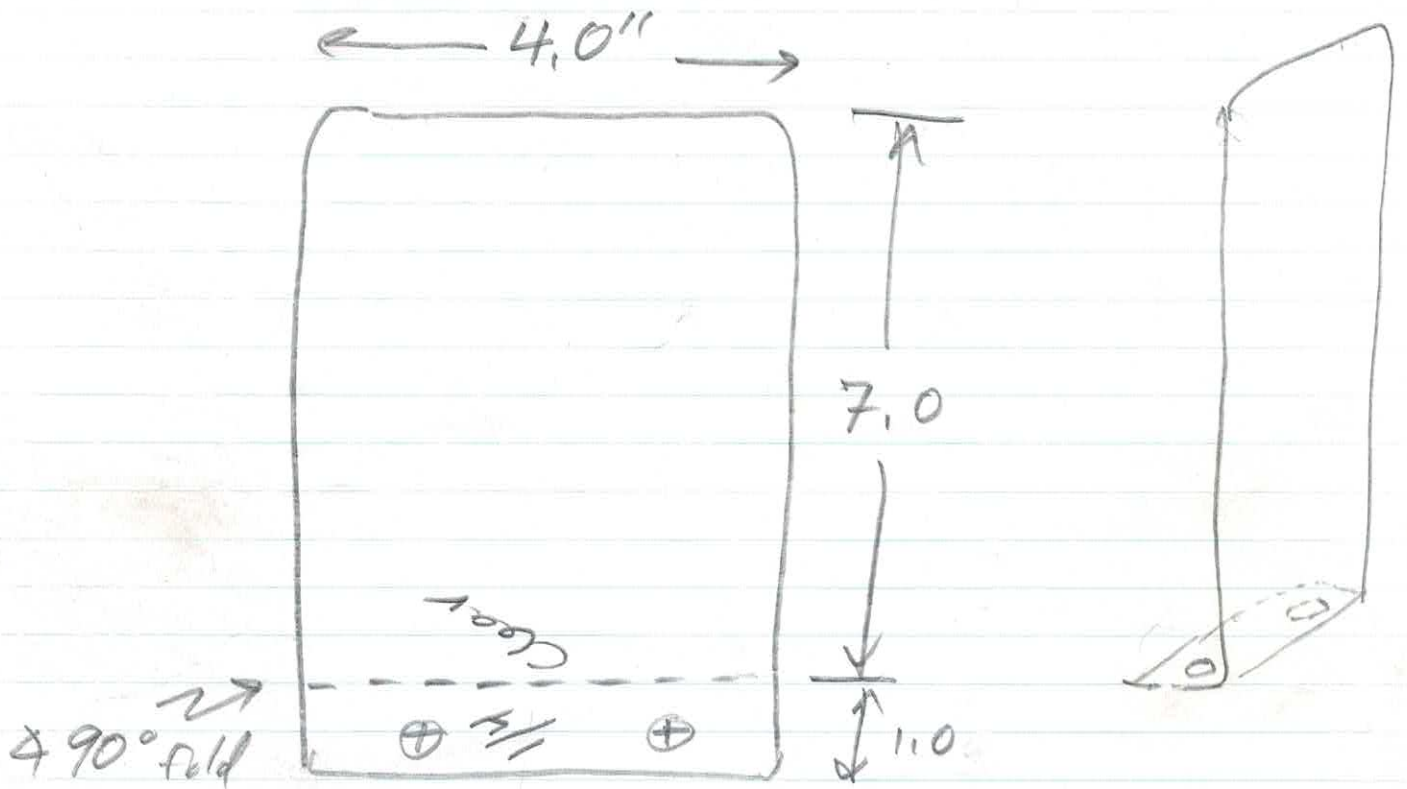

Bean Block - 6 parts

1/8" AL
Black Anodize.

Hard Bk Anodize

1/8" 5052