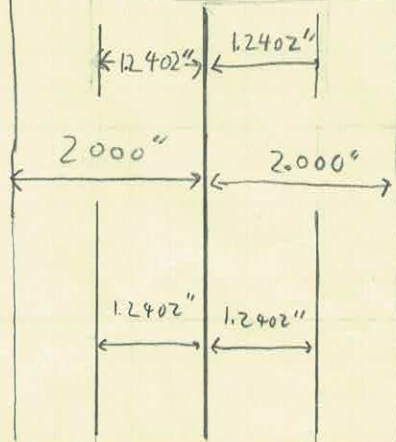

Kleinfeld Lab

Phy 2850

Fab 3269

Patrick@

781 367 9014

⊕

2.000"

4 parts  
A 2

National Brand  
42-381 50 SHEETS EYE-EASE - 6 SQUARES  
42-382 100 SHEETS EYE-EASE - 6 SQUARES  
42-388 200 SHEETS EYE-EASE - 6 SQUARES