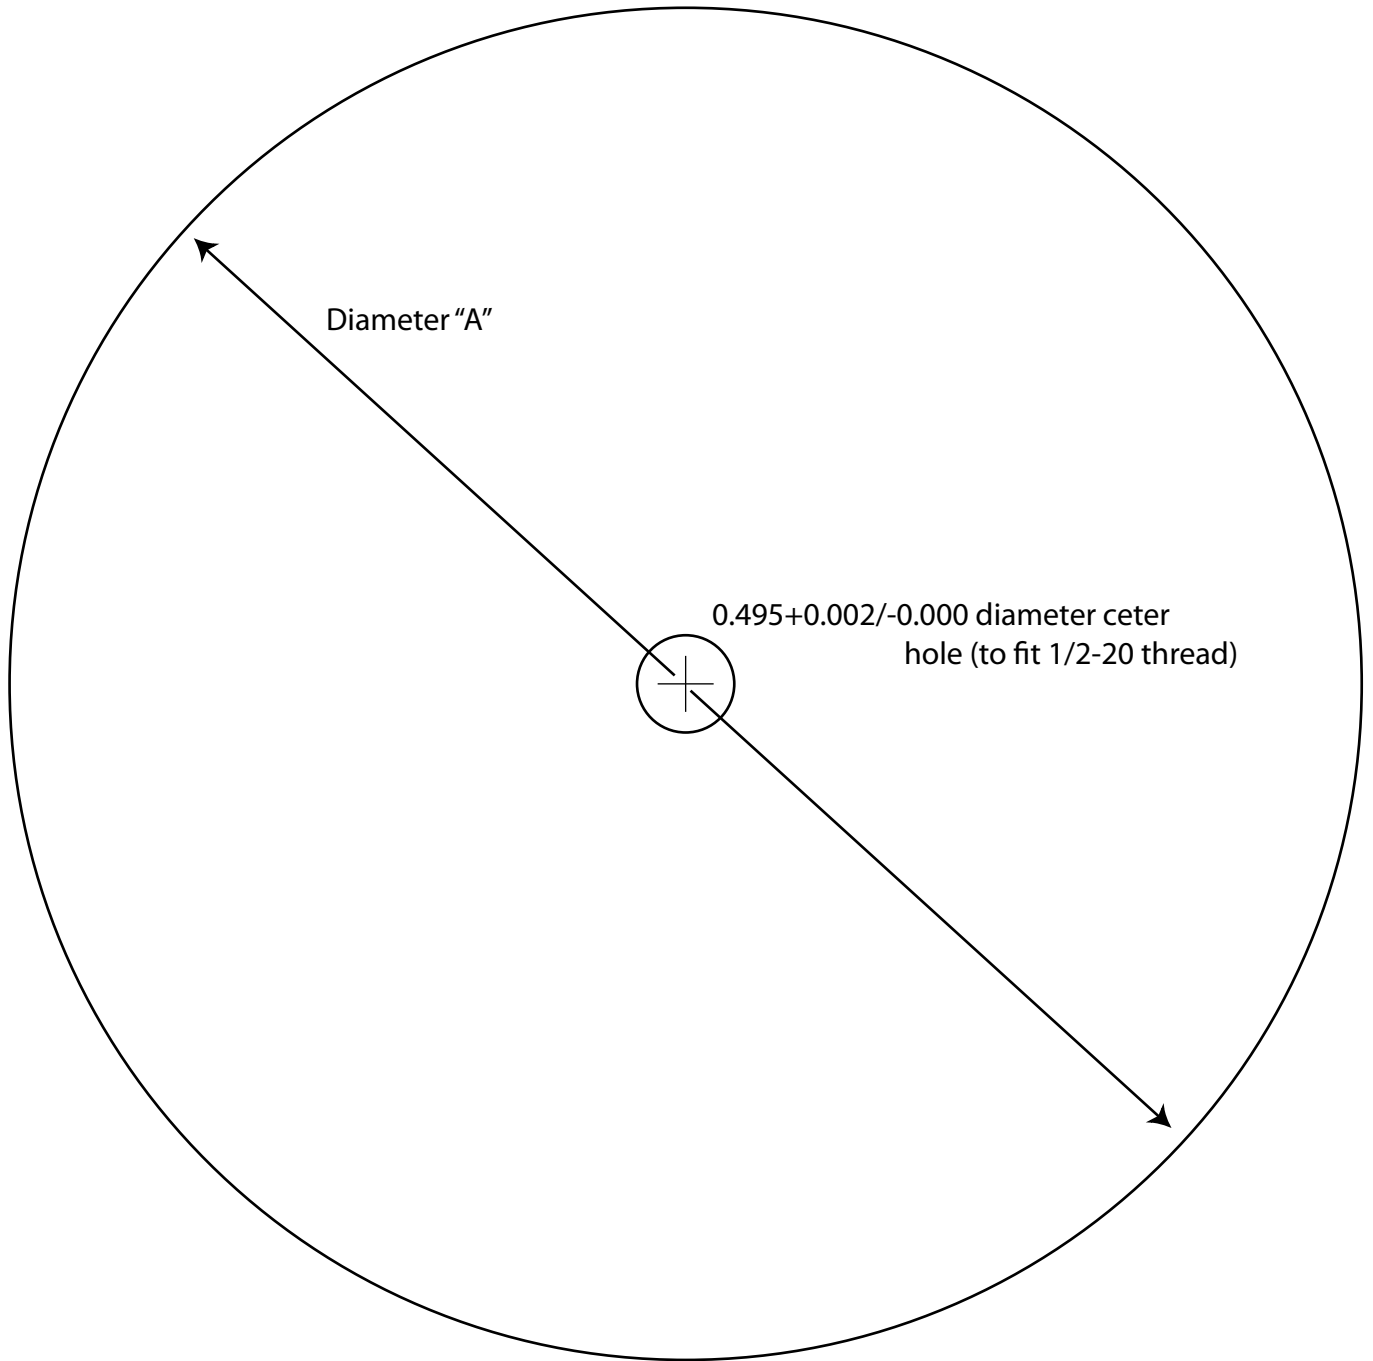

David Kleinfeld
858-922-4664

Material: 1/8" Lexan with sand blasted surface

A = 6.0"; 2 parts
A = 7.0"; 2 parts
A = 8.0"; 2 parts