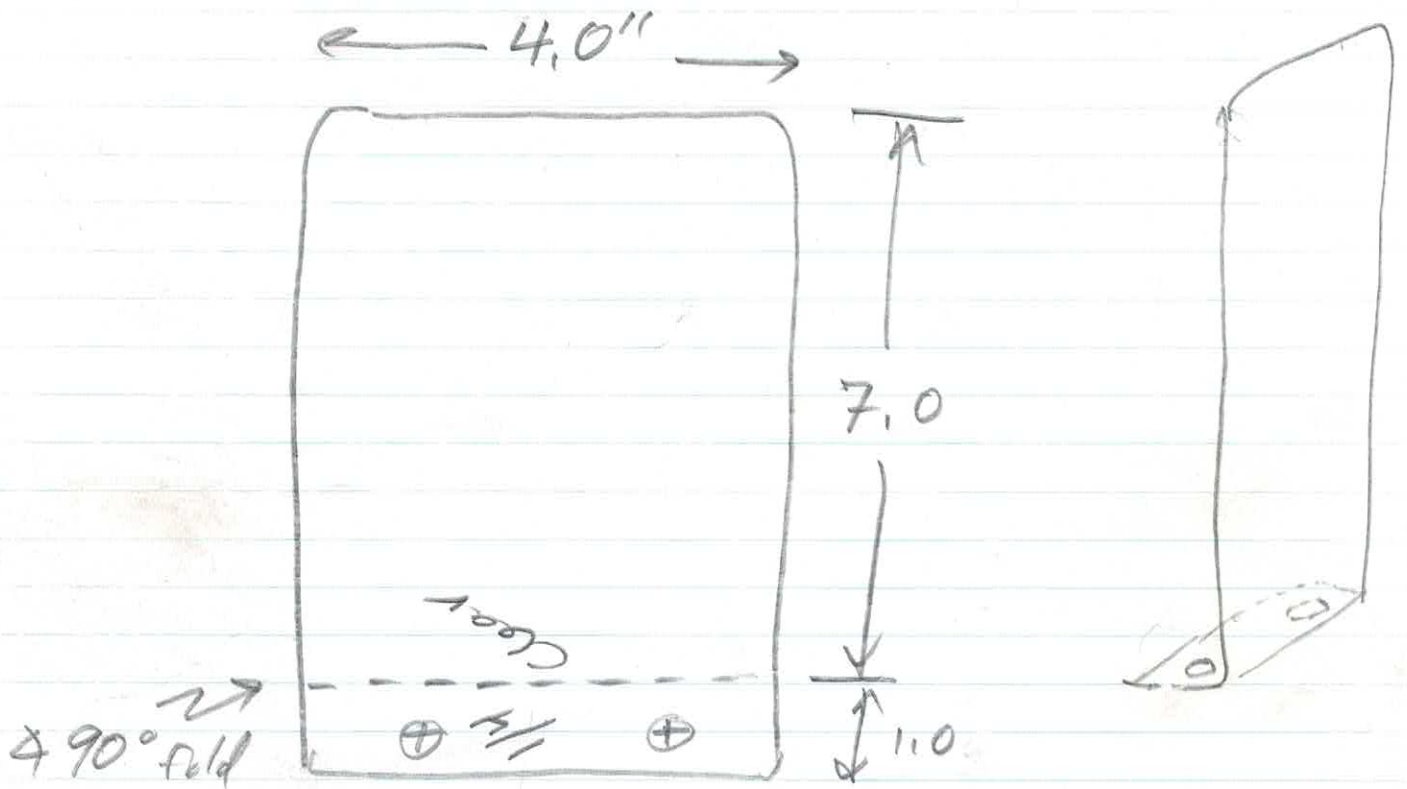

Bean Block - 6 parts

1/8 5002

1/8" AL
Black Anodize.

Hard BK Anodize