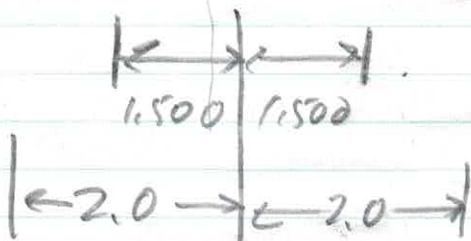

Bean Block - 6 parts

1/8 5002

1/8" AL
Black Anodize.

Hard BK Anodize