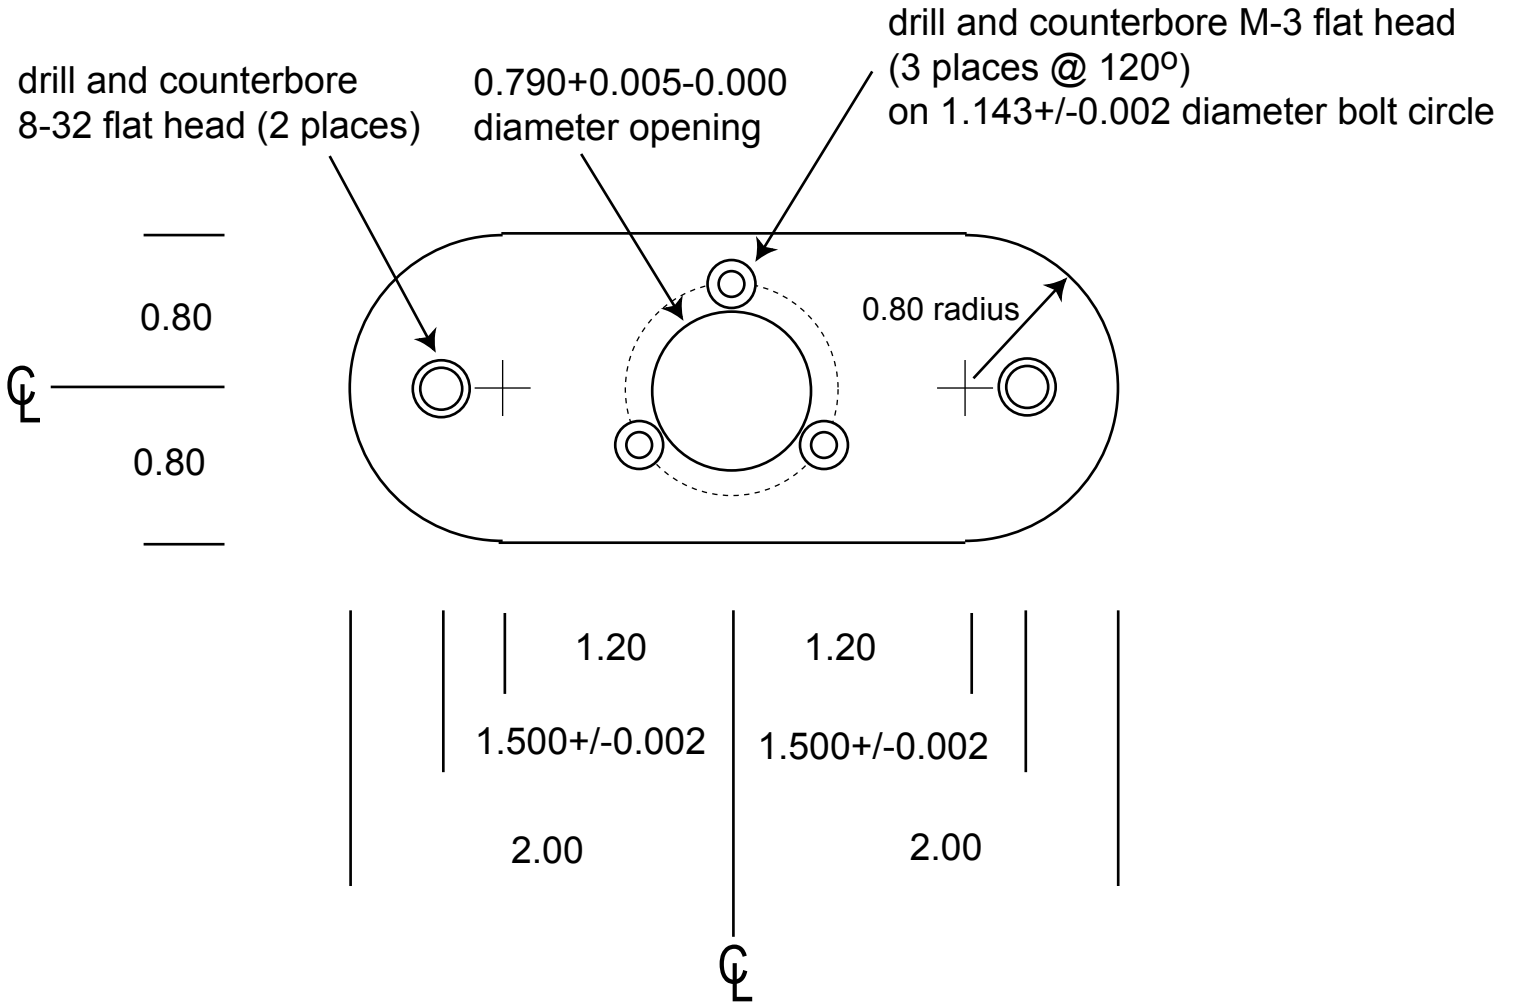

David Kleinfeld  
858-922-4664

PHY5363  
Fab FFF8

Material: Stainless Steel (1.60" by 4.00") 3/16" thick (5 mm max)  
Quantity: 6 parts